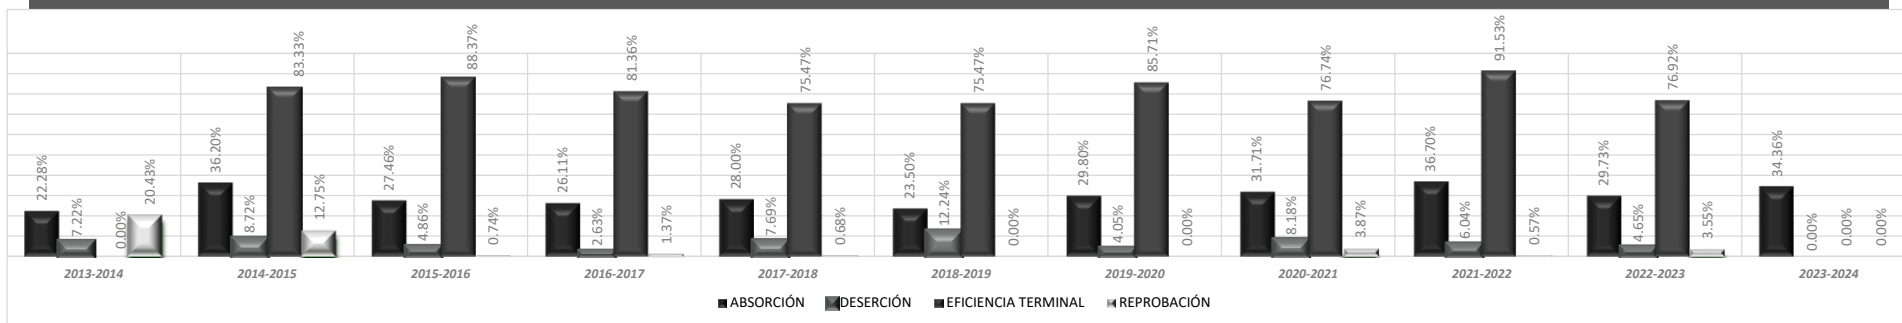

Colegio de Bachilleres del Estado de Hidalgo

CENTRO EDUCATIVO	CENTRO DE EDUCACION MEDIA SUPERIOR A DISTANCIA TAMOYON I	C.C.T.	13EMS0053G	TURNOS	MATUTINO	ZONA	IV

INDICADORES	2013-2014	2014-2015	2015-2016	2016-2017	2017-2018	2018-2019	2019-2020	2020-2021	2021-2022	2022-2023	2023-2024
ABSORCIÓN	22.28%	36.20%	27.46%	26.11%	28.00%	23.50%	29.80%	31.71%	36.70%	29.73%	34.36%
DESERCIÓN	7.22%	8.72%	4.86%	2.63%	7.69%	12.24%	4.05%	8.18%	6.04%	4.65%	N/A
EFICIENCIA TERMINAL	0.00%	83.33%	88.37%	81.36%	75.47%	75.47%	85.71%	76.74%	91.53%	76.92%	N/A
REPROBACIÓN	20.43%	12.75%	0.74%	1.37%	0.68%	0.00%	0.00%	3.87%	0.57%	3.55%	N/A

Información que se obtiene a inicio de ciclo escolar 2022-2023, con la captura de 911.7

GRÁFICAS